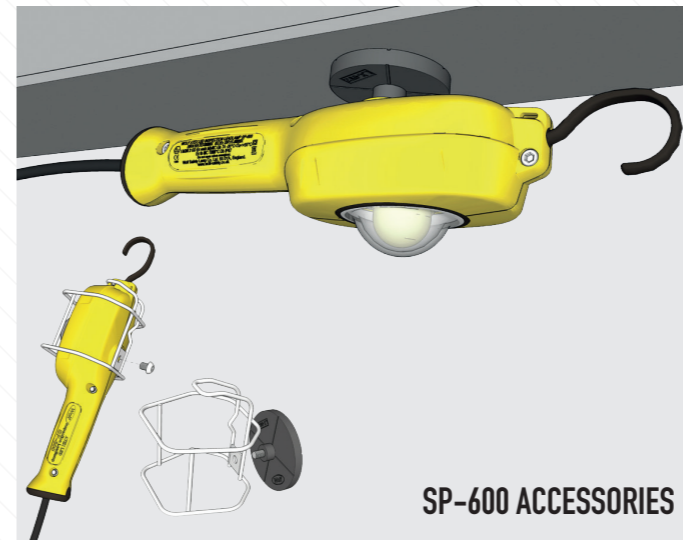

LX-400 ACCESSORIES

SP-600 ACCESSORIES